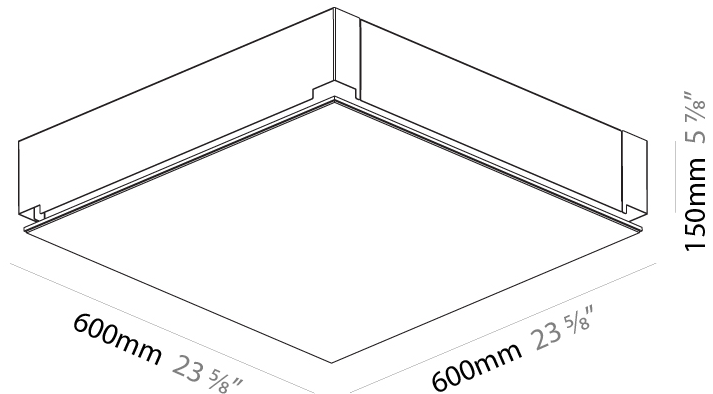

PHYSICAL

Shape: Square
Length (mm): 600
Length (in): 23 5/8
Width (mm): 600
Width (in): 23 5/8
Height (mm): 150
Height (in): 5 7/8
Ceiling Thickness (mm): 10 / 12.5 / 15 / 25 / 30
Ceiling Thickness (in): 3/8 or 1/2 or 9/16 or 1 or 1 3/16
Min. Recessing Depth (mm): 180
Min. Recessing Depth (in): 7 1/16
Light Distribution: Direct
Diffuser: PMMA - Opal
Fixture Finish: SSR / BKV / CWI / CRY / HAB / UFT / ITA / RUA / FTG / MYG / LOD / PUS / FRO / FUP / KIA / POP / BLS / SPG / MEY / GOH / GUM / CHC / COM / ABZ / JAG / OBR / MOS / ROR
Fixture Material: Aluminum
Cut-out Measurements: 635mm / 25" x 635mm / 25"
Upon Request: Unique Sizes Unique Ceiling Thickness Unique Mounting Depth Spot Inserts

ELECTRICAL

Lamp Type: LED (Zhaga Standard)
Input Wattage (W): 55
Total Output Wattage (W): 46
Dimming: [Tri-Mode (Non-Dimming and Phase Dimming (120Vac only) and 0-10V Dimming)](#)
Driver Included: Yes
Driver Location: Integrated
Driver Type: Constant Current - Universal
Driver Class: Class 2
Input Voltage (V): 120 - 277
Constant Current (MA): 350

LED

Color Temperature (°K): 3000 / 3500 / 4000
Max. Delivered Lumen (lm): 4350 / 4410 / 4500
CRI: >80 CRI
Efficiency (%): 65% (5mm Perspex)|65.10%
Lamp Life (hrs): 50000
Upon Request: RGB-W Tunable White Special Color Temperature CRI90

OPTICAL

RATINGS AND CERTIFICATIONS

Certified By: Certified for North American Standards
IP rating: IP20